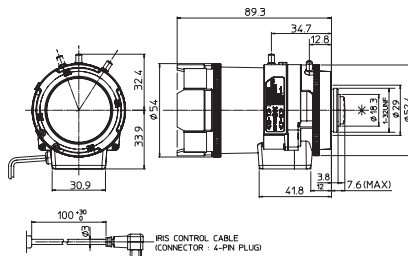

5MP

DV4x12.5SR4A-SA1

Applicable camera (model) 1 2/3 1/1.8 1/2 1/3 1/4

4 x

Applicable to 1/1.8

Unit : mm

Day Night

Fuji HD 5MP

Vari-Focal Long Focal Wide Angle DC Auto Iris C Mount Metal Mount ND Filter Long Cable Aspherical Lens Large Aperture Ratio RoHS Compliant

Focal Length (mm)	12.5 - 50 (4x)	
Iris Range	F1.6 - T360	
Operation	Zoom Manual	
	Focus Manual	
Angle of View (H x V)	Iris Auto (DC type)*1	
	1/1.8*	WIDE 32° 54' x 24° 37'
		TELE 8° 14' x 6° 13'
	1/2*	WIDE 29° 32' x 22° 7'
		TELE 7° 26' x 5° 36'
	1/3*	WIDE 22° 7' x 16° 34'
		TELE 5° 36' x 4° 12'
	1/4*	WIDE -
Angle of View (H x V)	1/1.8*	WIDE 35° 52' x 20° 6'
		TELE 8° 57' x 5° 5'
	1/2*	WIDE 32° 12' x 18° 3'
		TELE 8° 4' x 4° 35'
	1/3*	WIDE 24° 6' x 13° 32'
		TELE 6° 5' x 3° 27'
	1/4*	WIDE -
		TELE -
Focus Range (From the Lens Front) (m)	∞ - 0.8	
Mass (g)	175