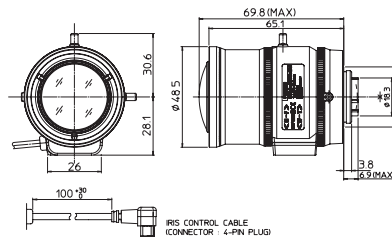

Vari-Focal Long Focal Wide Angle DC Auto Iris C Mount Metal Mount ND Filter Long Cable Aspherical Lens Large Aperture Ratio RoHS Compliant

Focal Length (mm)	12.5 - 50 (4x)	
Iris Range	F1.6 - T360	
Operation	Zoom Manual	
	Focus Manual	
Angle of View (H x V)	Iris Auto (DC type)*1	
	1/1.8*	WIDE 32° 54' x 24° 37'
		TELE 8° 14' x 6° 13'
	1/2*	WIDE 29° 32' x 22° 7'
		TELE 7° 26' x 5° 36'
	1/3*	WIDE 22° 7' x 16° 34'
		TELE 5° 36' x 4° 12'
	1/4*	WIDE -
Angle of View (H x V)	1/1.8*	WIDE 35° 52' x 20° 6'
		TELE 8° 57' x 5° 5'
	1/2*	WIDE 32° 12' x 18° 3'
		TELE 8° 4' x 4° 35'
	1/3*	WIDE 24° 6' x 13° 32'
		TELE 6° 5' x 3° 27'
	1/4*	WIDE -
		TELE -
Focus Range (From the Lens Front) (m)	∞ - 0.8	
Mass (g)	175	

3MP

DV3.8x4SR4A-SA1

Applicable camera (model) 1 2/3 1/1.8 1/2 1/3 1/4

3.8 x

Applicable to 1/1.8

Unit : mm

Day Night

Fuji HD 3MP

Vari-Focal Wide Angle DC Auto Iris C Mount Metal Mount ND Filter Long Cable Aspherical Lens Large Aperture Ratio RoHS Compliant

Focal Length (mm)	4 - 15.2 (3.8x)	
Iris Range	F1.5 - T360	
Operation	Zoom Manual	
	Focus Manual	
Angle of View (H x V)	Iris Auto (DC type)*1	
	1/1.8*	WIDE 103° 27' x 77° 03'
		TELE 27° 23' x 20° 34'
	1/2*	WIDE 92° 42' x 69° 08'
		TELE 24° 38' x 18° 29'
	1/3*	WIDE 69° 08' x 51° 40'
		TELE 18° 29' x 13° 53'
	1/4*	WIDE 51° 40' x 38° 41'
Angle of View (H x V)	1/1.8*	WIDE 113° 02' x 62° 46'
		TELE 29° 48' x 16° 49'
	1/2*	WIDE 101° 14' x 56° 21'
		TELE 26° 49' x 15° 07'
	1/3*	WIDE 75° 25' x 42° 09'
		TELE 20° 08' x 11° 21'
	1/4*	WIDE 56° 21' x 31° 34'
		TELE 15° 07' x 8° 31'
Focus Range (From the Lens Front) (m)	∞ - 0.3	
Mass (g)	120	

* 1: The iris automatically closes when the camera is turned off. * 2: Angle of view values for the 1/2.7 model.
 ※ Each of the above products is also available in manual type. ※ Each of the above products is also available in long cable type (230 mm).