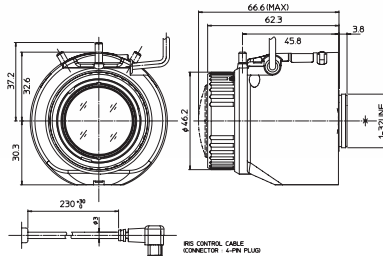

6MP

DV2.2x4.1SR4A-SA2L **NEW**

Applicable camera (model) 1 2/3 1/1.8 1/2 1/3 1/4

Applicable to 1/1.8

Unit : mm

Day Night

Fuji HD 6MP

Vari-Focal Wide Angle DC or Paris CS Mount Metal Mount ND Filter Long Cable Aspherical Lens Large Aperture Ratio RoHS Compliant

Focal Length (mm)	4.1 - 9 (2.2x)	
Iris Range	F1.6 - T360	
Operation	Zoom Manual	
	Focus Manual	
Angle of View (H x V)	Iris Auto (DC type or P-Iris)	
	1/1.8*	WIDE 100° 11' x 74° 21'
		TELE 45° 17' x 33° 59'
	1/2*	WIDE 89° 33' x 66° 42'
		TELE 40° 43' x 30° 34'
	1/3*	WIDE 66° 42' x 49° 50'
		TELE 30° 34' x 22° 56'
	1/4*	WIDE 49° 50' x 37° 18'
Angle of View (H x V)	1/1.8*	WIDE 109° 23' x 60° 32'
		TELE 49° 18' x 27° 47'
	1/2*	WIDE 97° 52' x 54° 20'
		TELE 44° 21' x 24° 59'
	1/3*	WIDE 72° 47' x 40° 39'
		TELE 31° 17' x 18° 44'
	1/4*	WIDE 54° 20' x 30° 27'
		TELE 24° 59' x 14° 3'
Focus Range (From the Lens Front) (m)	∞ - 0.3m	
Mass (g)	135