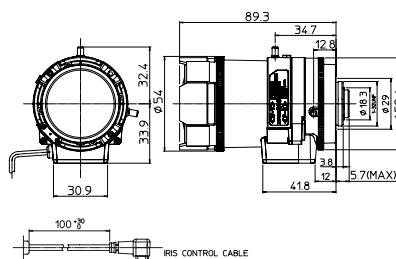

DV10x8SR4A-SA1

Applicable camera (model) 1 2/3 1/2 1/3 1/4

10 x

Applicable to 1/2

Unit : mm

Day Night

Fuji HD 3MP

Vari-Focal Long Focal Wide Angle DC Auto Iris C Mount Metal Mount ND Filter Long Cable Aspherical Lens Large Aperture Ratio RoHS Compliant

Focal Length (mm)	8 - 80 (10x)	
Iris Range	F1.6 - T360(Equivalent to F360)	
Operation	Zoom Manual	
	Focus Manual	
Angle of View (H x V)	Iris Auto (DC type)*1	
	1/1.8*	WIDE -
		TELE -
	1/2*	WIDE 44° 33' x 34° 58'
		TELE 4° 42' x 3° 32'
	1/3*	WIDE 34° 58' x 26° 35'
		TELE 3° 32' x 2° 39'
	1/4*	WIDE 22° 40' x 17° 06'
Angle of View (H x V)	1/1.8*	WIDE -
		TELE -
	1/2*	WIDE 49° 39' x 29° 10'
		TELE 5° 07' x 2° 53'
	1/3*	WIDE 38° 16' x 22° 05'
		TELE 3° 50' x 2° 09'
	1/4*	WIDE 24° 42' x 14° 03'
		TELE 2° 35' x 1° 27'
Focus Range (From the Lens Front) (m)	∞ - 1.5	
Mass (g)	180	

* 1: The iris automatically closes when the camera is turned off. * 2: Angle of view values for the 1/2.7 model.
※ Each of the above products is also available in manual type. ※ Each of the above products is also available in long cable type (230 mm).