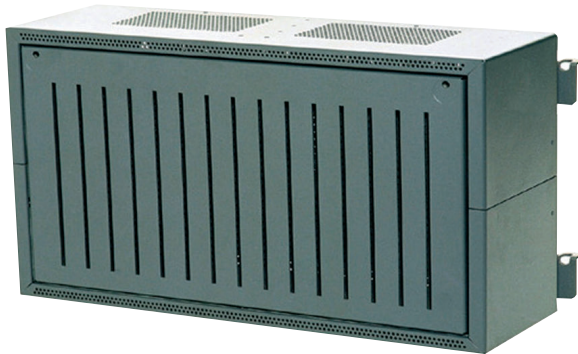

# USF 0000 A Universal Housing Small, Frame Installation

The USF 0000 A Universal Housing Small, Frame Installation is fitted with a mounting plate ex works, which can be equipped as required. It contains fixing holes for two distributor rails.

## Installation/Configuration Notes

- The following are required for the USF 0000 A Universal Housing Small, Frame Installation:
  - An FSH 0000 A Mounting Frame Small or alternatively
  - An FRS 0019 A Rack Installation Kit for installation in a 482.6 mm (19") rack.