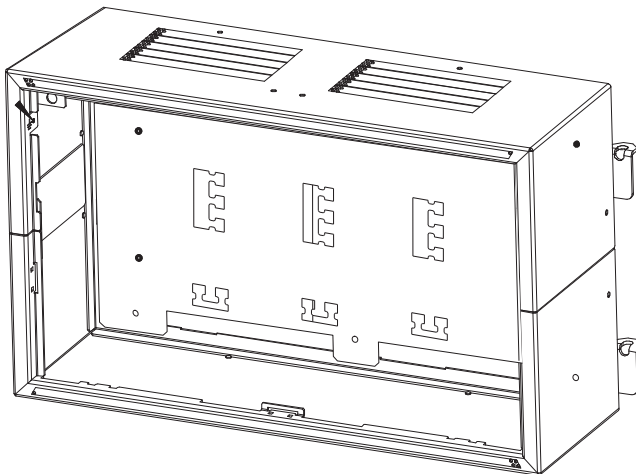

# USF 0000 A Universal Housing Small, Frame Installation

The USF 0000 A Universal Housing Small, Frame Installation is fitted with a mounting plate ex works, which can be equipped as required. It contains fixing holes for two distributor rails.

**Note** The distributor rails are not included in the scope of delivery.

## Installation/Configuration Notes

- The following are required for the USF 0000 A Universal Housing Small, Frame Installation:
  - An FSH 0000 A Mounting Frame Small or alternatively
  - An FRS 0019 A Rack Installation Kit for installation in a 482.6 mm (19") rack.

## Parts Included

Pos.	Description
1	Housing
1	Mounting plate