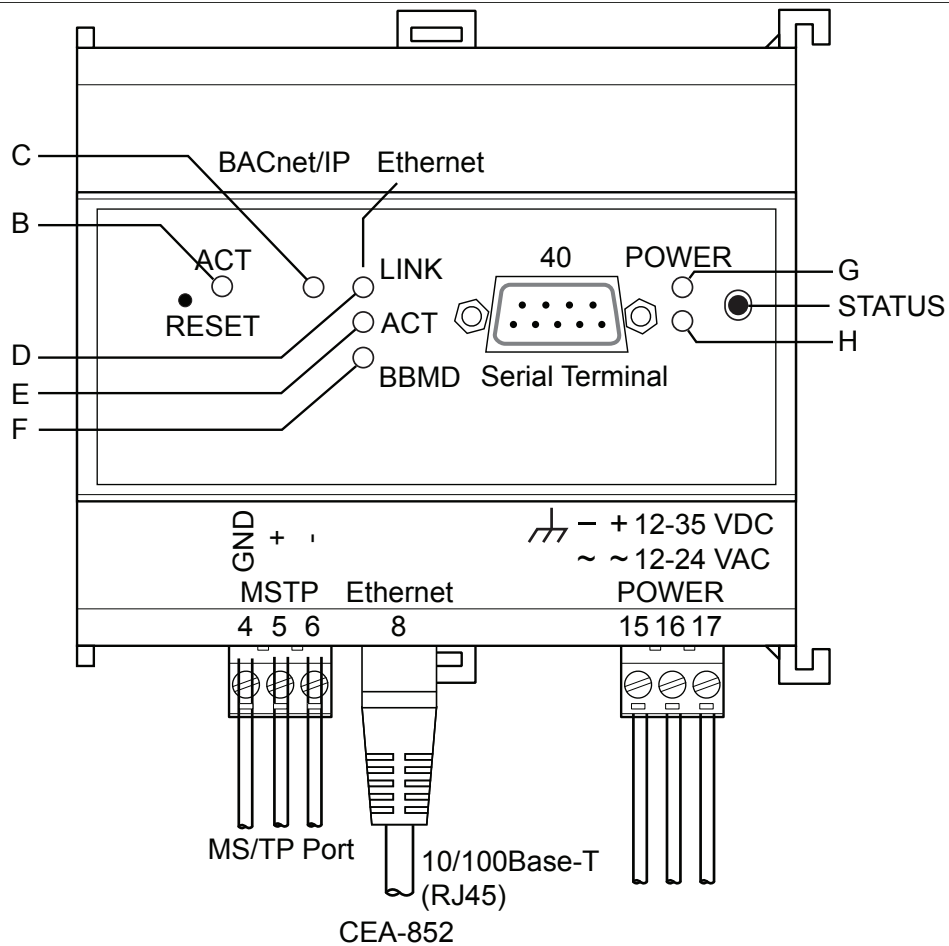

LIP-ME201 BACnet IP to MS/TP Router

Installation instructions

Instructions de montage

Montageanweisung

Montagevoorschrift

Istruzioni di montaggio

Instrucciones de montaje

Monteringsanvisning

35 mm x 7.5 mm DIN rail (EN 50022, BS 5584, DIN 46277-3)

Weidmüller
BLZP 5.08/03/180
0.2 - 2.5 mm²
4.5 lb-in/0.5 Nm

7

Connectors

MS/TP	4	Input GND
	5	Input +
	6	Input -
Ethernet	8	10/100Base-T (RJ45)
POWER	15	Power supply input EARTH GND
	16	Power supply input MINUS Can be connected to EARTH GND
	17	Power supply input PLUS Do NOT be connect to EARTH GND
SERIAL	40	EIA-232 (DB9 male)

Buttons

RESET	Reset
STATUS	Send "I AM" pin message

Status LEDs

B	Green flashing fast	Traffic on MS/TP port
	Orange flashing	Sole master
	Red	Communication error
C	Green flashing	Traffic on BACnet IP port
D	Green	Ethernet link
E	Green flashing	Ethernet traffic
F	Green	BBMD enabled
G	Green	Power
H	OFF	Normal operation