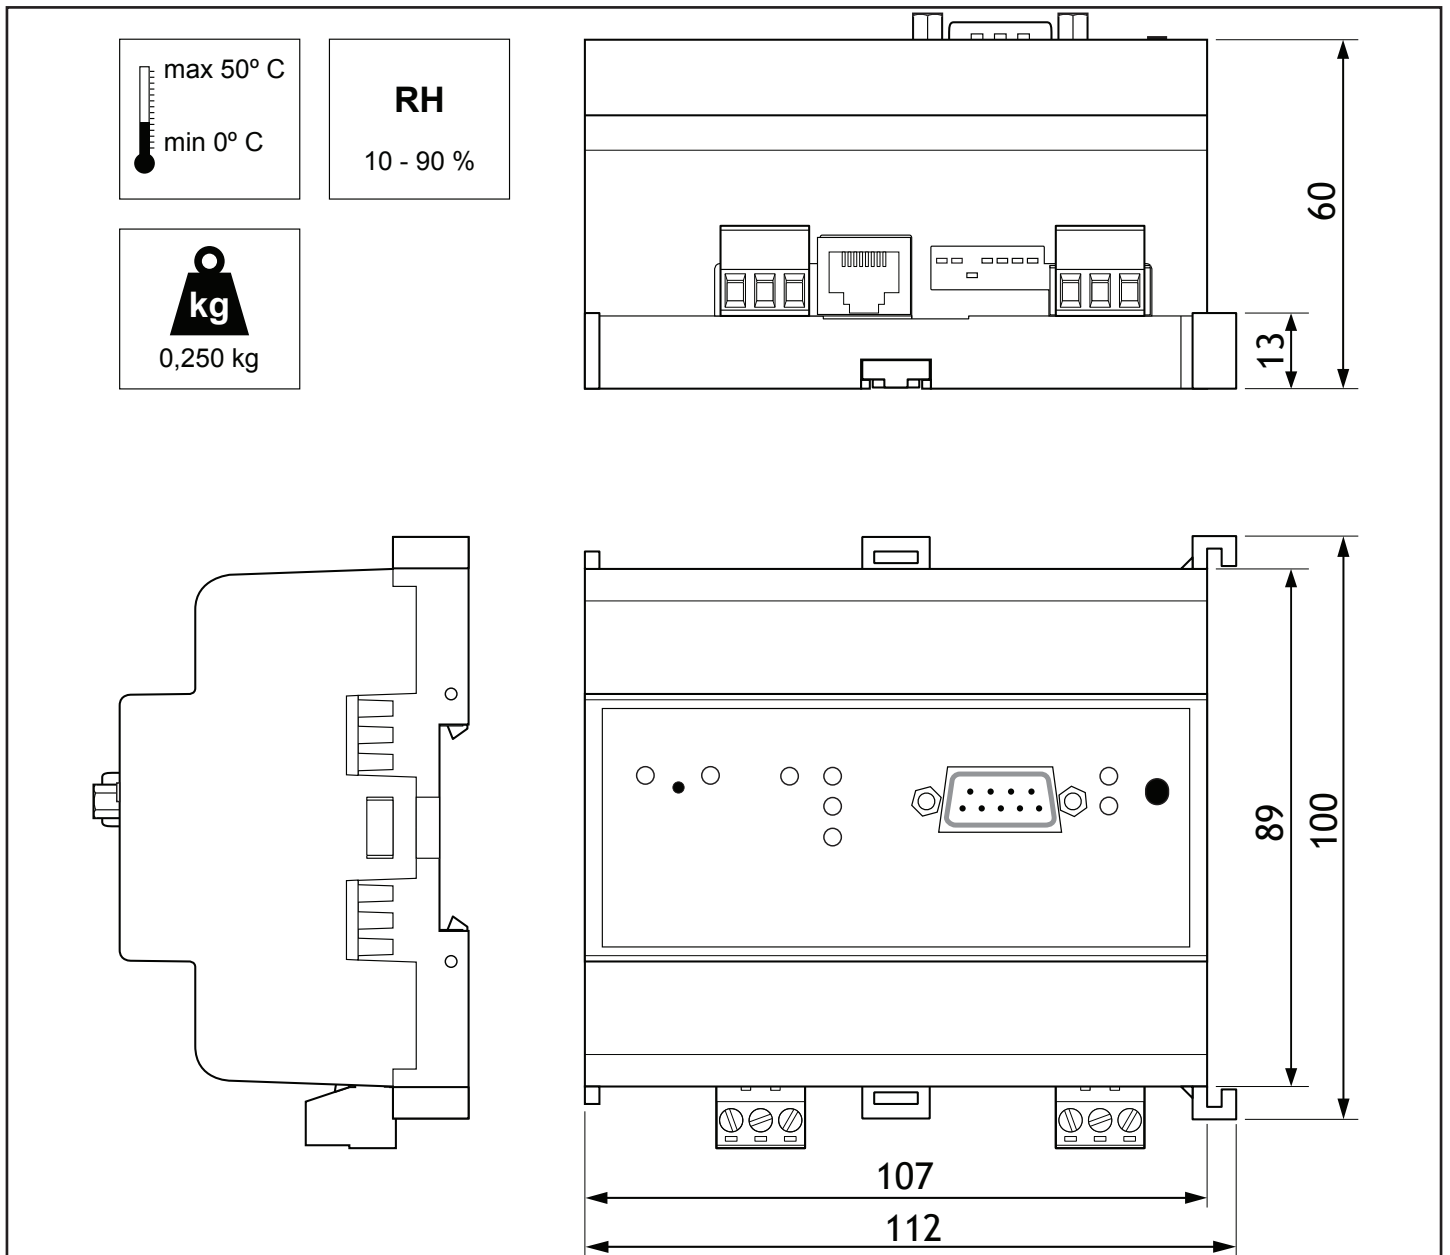

LIP-ME201 BACnet IP to MS/TP Router

Installation instructions

Instructions de montage

Montageanweisung

Montagevoorschrift

Istruzioni di montaggio

Instrucciones de montaje

Monteringsanvisning

35 mm x 7.5 mm DIN rail (EN 50022, BS 5584, DIN 46277-3)

Weidmüller
BLZP 5.08/03/180
0.2 - 2.5 mm²
4.5 lb-in/0.5 Nm

7

Connectors

MS/TP	4	Input GND
	5	Input +
	6	Input -
Ethernet	8	10/100Base-T (RJ45)
POWER	15	Power supply input EARTH GND
	16	Power supply input MINUS Can be connected to EARTH GND
	17	Power supply input PLUS Do NOT be connect to EARTH GND
SERIAL	40	EIA-232 (DB9 male)

Buttons

RESET	Reset
STATUS	Send "I AM" pin message

Status LEDs

B	Green flashing fast	Traffic on MS/TP port
	Orange flashing	Sole master
	Red	Communication error
C	Green flashing	Traffic on BACnet IP port
D	Green	Ethernet link
E	Green flashing	Ethernet traffic
F	Green	BBMD enabled
G	Green	Power
H	OFF	Normal operation