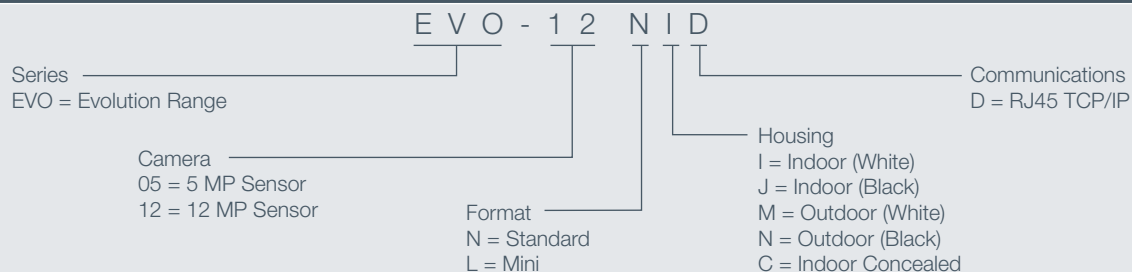

Evolution 12

360° Indoor Camera

The next step in 360° Total Situational Awareness

Evolution Accessories				
Image	Part	Product Code	Colour	Compatible With
	Indoor Pendant Mount	OBE-01-IWA OBE-01-IBA	White Black	Evolution Indoor Camera
	Pole Mount Bracket	OBE-03-OWA OBE-03-OBA	White Black	Evolution Indoor / Outdoor Camera (to be used with Pendant Mount)
	Wall Mount Bracket	OBE-04-OWA OBE-04-OBA	White Black	Evolution Indoor / Outdoor Camera (to be used with Pendant Mount)
	Corner Bracket	OBE-05-OWA OBE-05-OBA	White Black	Evolution Outdoor Camera (to be used with Pendant Mount)

Ordering