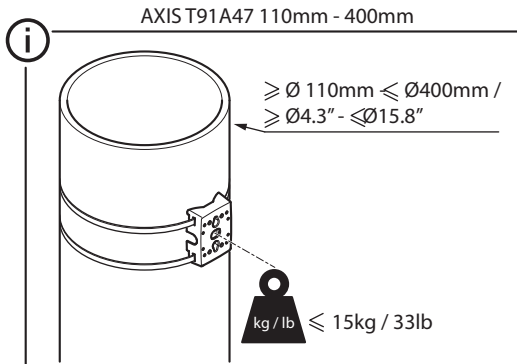

IEC 62262 IK10
NEMA 250 Type 4X