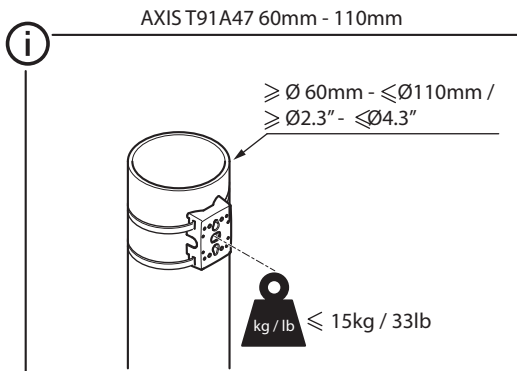

IEC 62262 IK10
NEMA 250 Type 4X